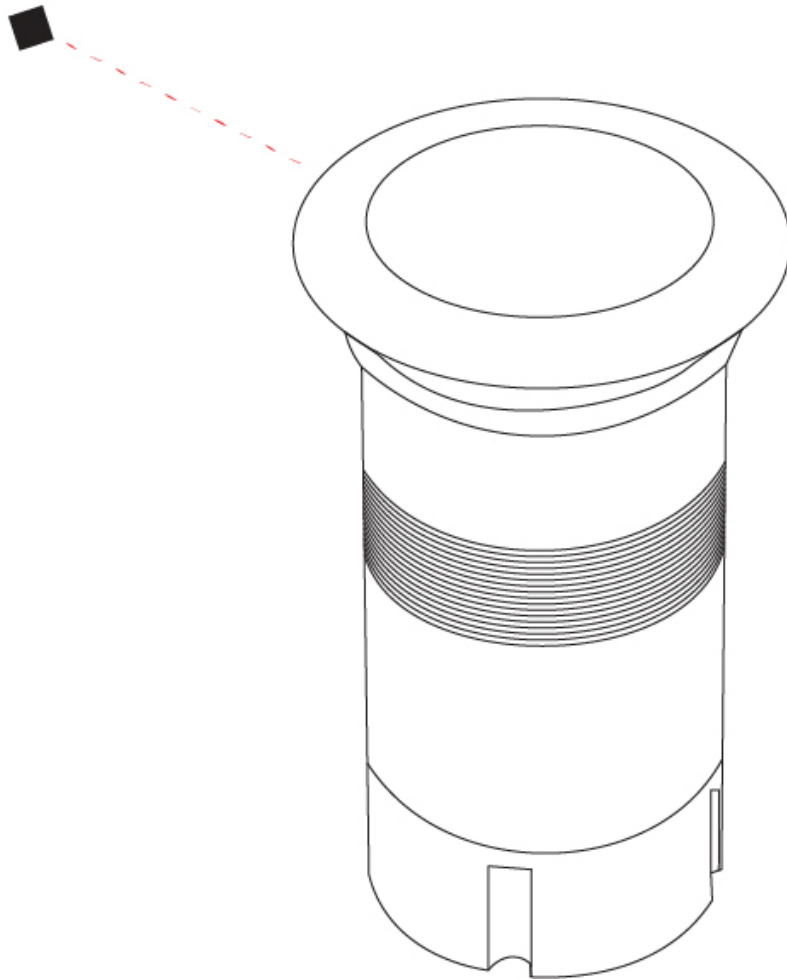

E12I0029-

PROJECT	_____
TYPE	_____
SPECIFIER	_____
QUANTITY	_____
DATE	_____

E